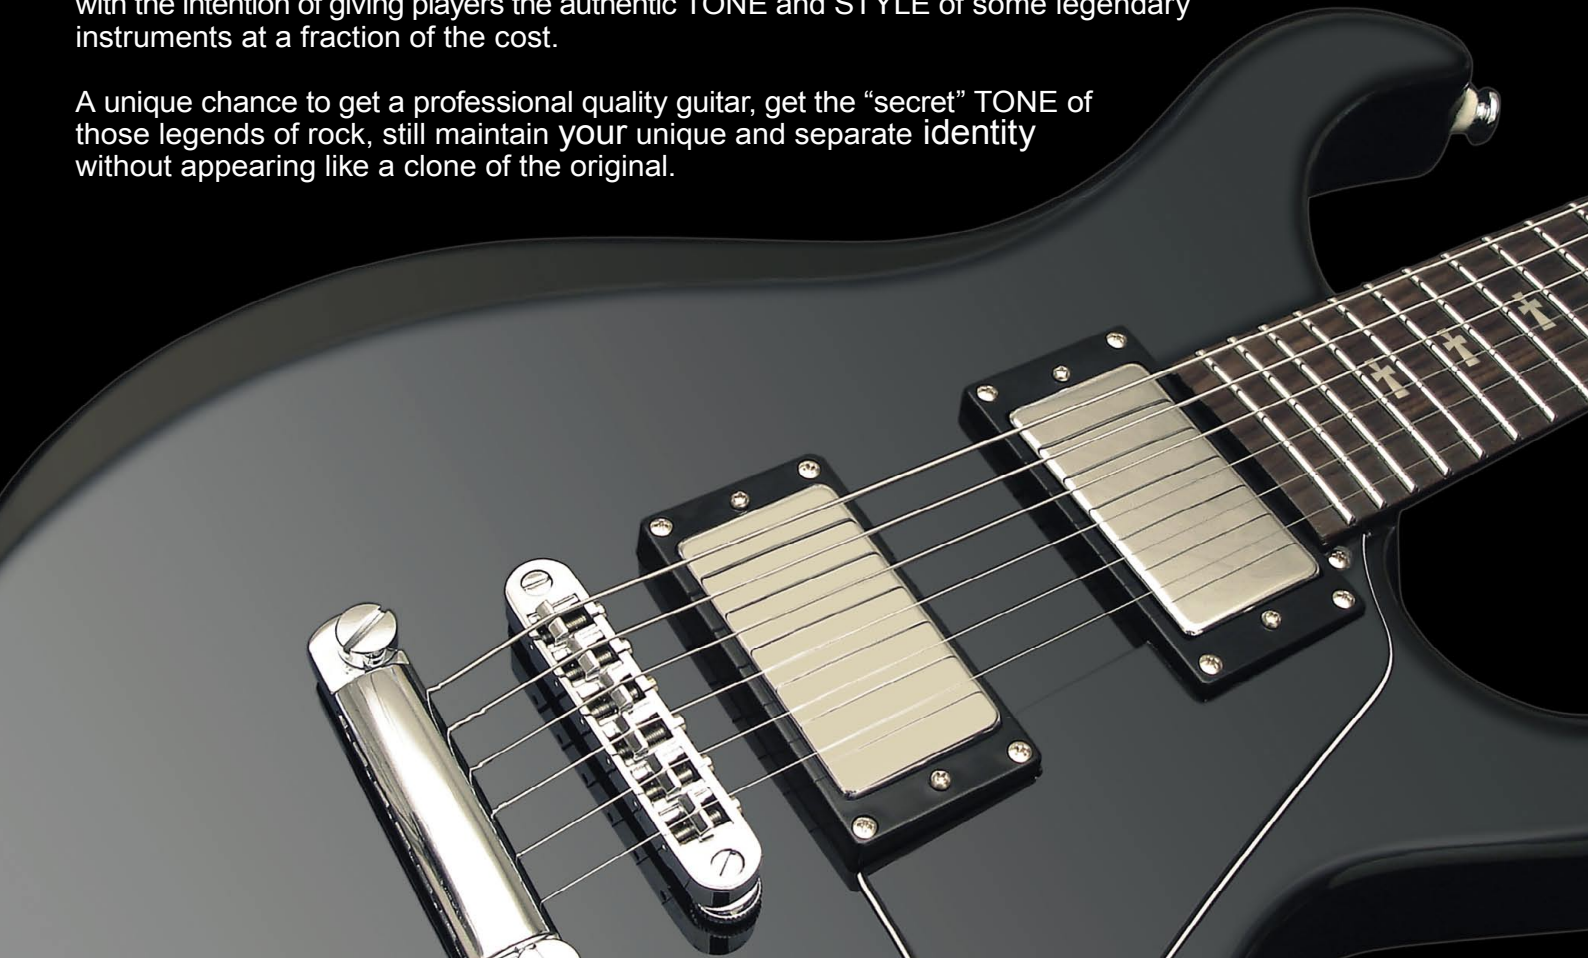

Exclusive®
FRUDUA DESIGN

Looking for a new guitar? Galeazzo Frudua is pleased to introduce the new **Exclusive** range of guitars and basses including some gorgeous innovative designs and the new “**Legendary Axes Series**” as affordable alternatives to the guitar configurations played by the most famous guitarists of the past half century. All the guitars and basses shown in this catalogue are designed with the intention of giving players the authentic **TONE** and **STYLE** of some legendary instruments at a fraction of the cost.

A unique chance to get a professional quality guitar, get the “secret” **TONE** of those legends of rock, still maintain **YOUR** unique and separate identity without appearing like a clone of the original.