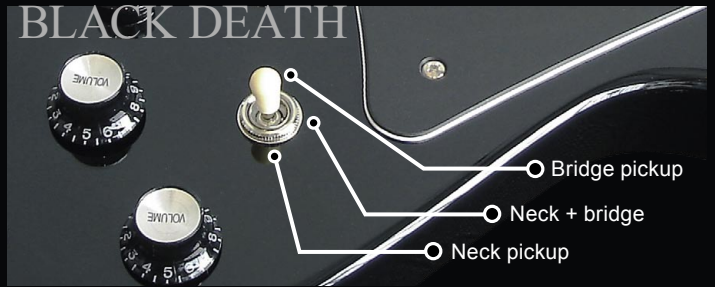

Exclusive®

FRUDUA DESIGN

All instruments are set up by our luthiers before delivery. Ready to be played!