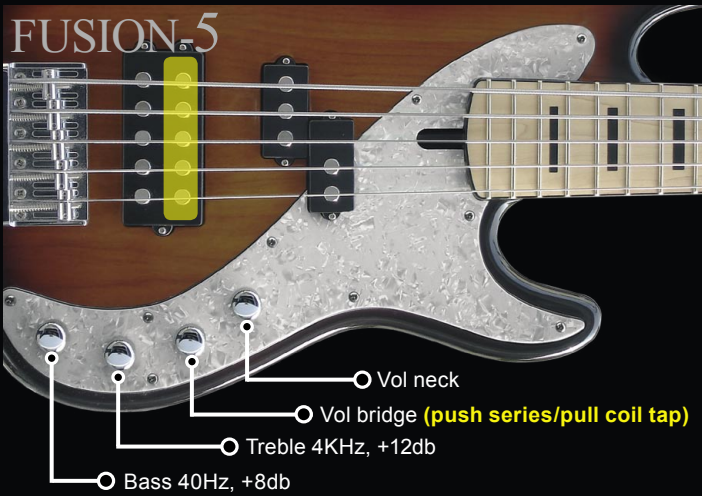

Exclusive®

FRUDUA DESIGN

All instruments are set up by our luthiers before delivery. Ready to be played!