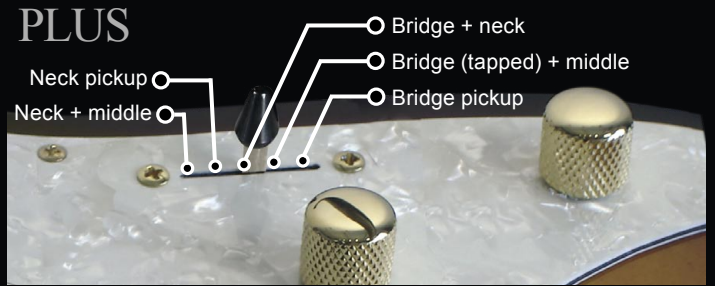

Exclusive®

FRUDUA DESIGN

All instruments are set up by our luthiers before delivery. Ready to be played!