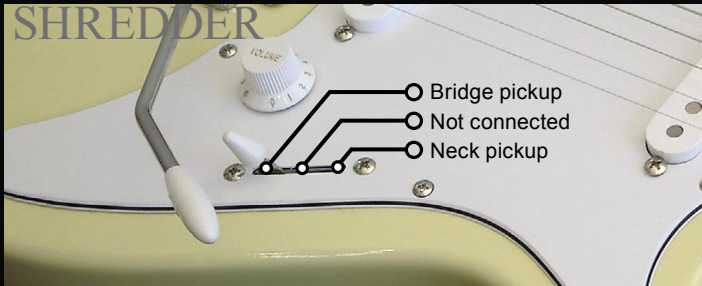

Exclusive®

FRUDUA DESIGN

All instruments are set up by our luthiers before delivery. Ready to be played!