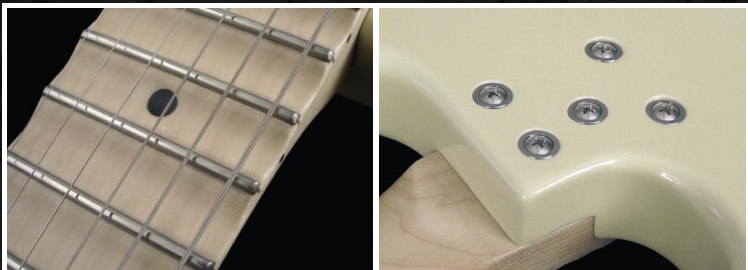

SHREDDER

In 1984, a new range of techniques totally redefined rock guitar virtuosity for the 80s and 90s. While blues had been the basis for rock music from the 1950s to later 70s, guitarists were now introduced to classical elements like harmonic minor scales, modes, pedalpoints, full range scale patterns, arpeggios, and high speed alternate picking. As part of Exclusive's "Legendary Axes" series, we pay tribute to this style of playing with a highly detailed guitar equipped with all the best features for playing that style of music. More details at www.exclusiveguitars.com