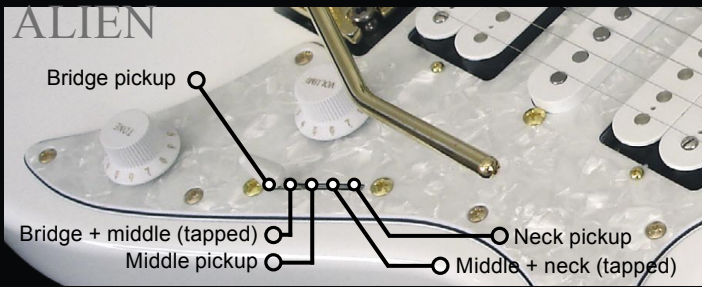

Exclusive®

FRUDUA DESIGN

All instruments are set up by our luthiers before delivery. Ready to be played!