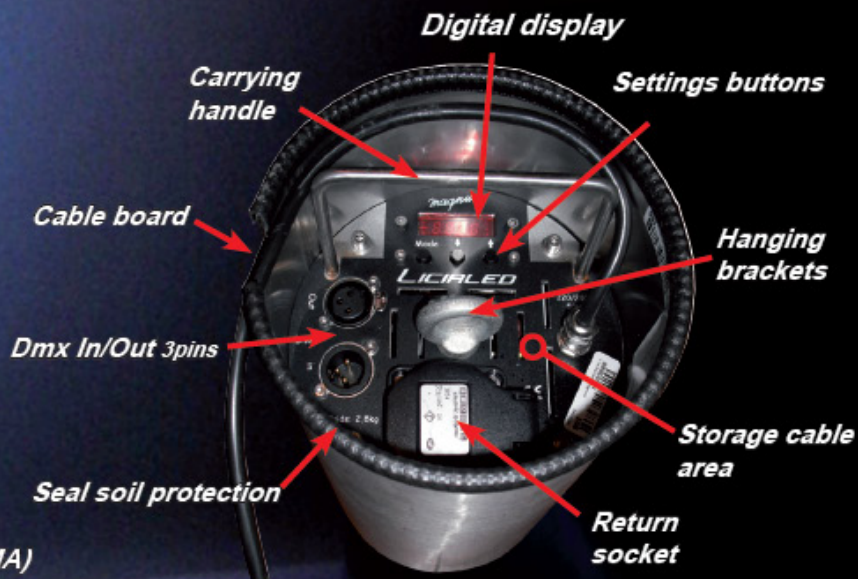

Cell cast Acrylic (PMMA)
167 cm tube Flightcase
174 x 93.5 x 22 cm