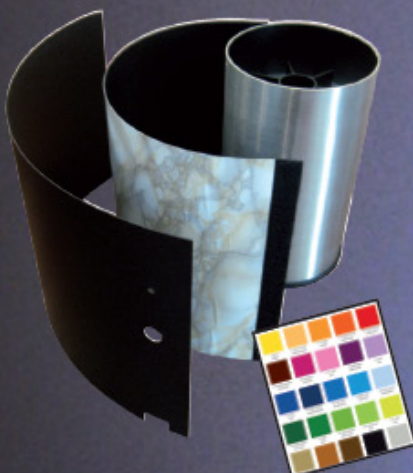

• **INNOVATION** : 2 new effects.

- **Beam light tubes**

Colors are visible in daylight.

In addition to the standard lighting, it gives a soft round lighting on the ground.

- **Non-glare protection**

Inner antireflecting black silicone rubber protection. No direct glare of the light source.

53cm

187cm

• **MULTI-PURPOSE:**

Licialed is a multi-purpose lighting projector with many accessories.

Suspension

Covers

Possibility to cover the inox cylinder with a resilient colored plastic cover.

Yoke

Tubes available:
33 cm, 167 cm, 200cm

Top cap:

LENS:
15x30°

Technical specifications

Electrical consumption :

- Red 7.5w
- Green 11.5w
- Blue 11w
- White 24w
- Amber 11w

100-240 VAC 50/60Hz

Weight: 4.1kg