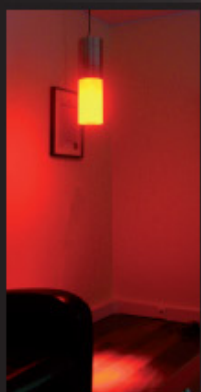

Suspension