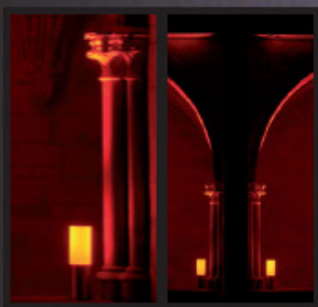

Licialed with short beam light tube

53cm