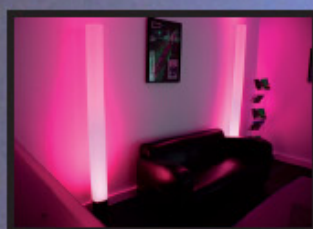

Licialed with long beam light tube :

187cm